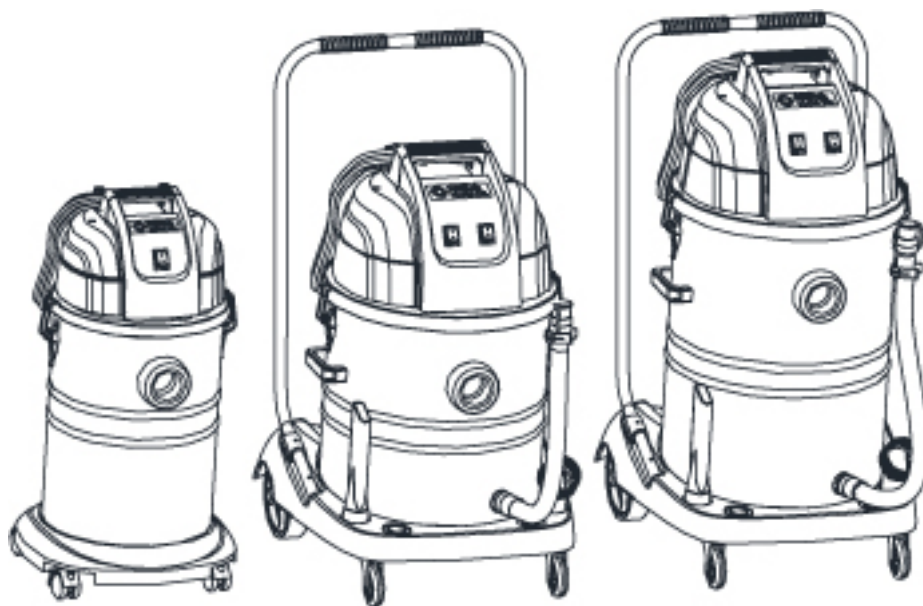

PARTS LIST

2022.03.29

TABLE OF CONTENTS

Overview	1
Accessories	3
Wear and tear parts	5